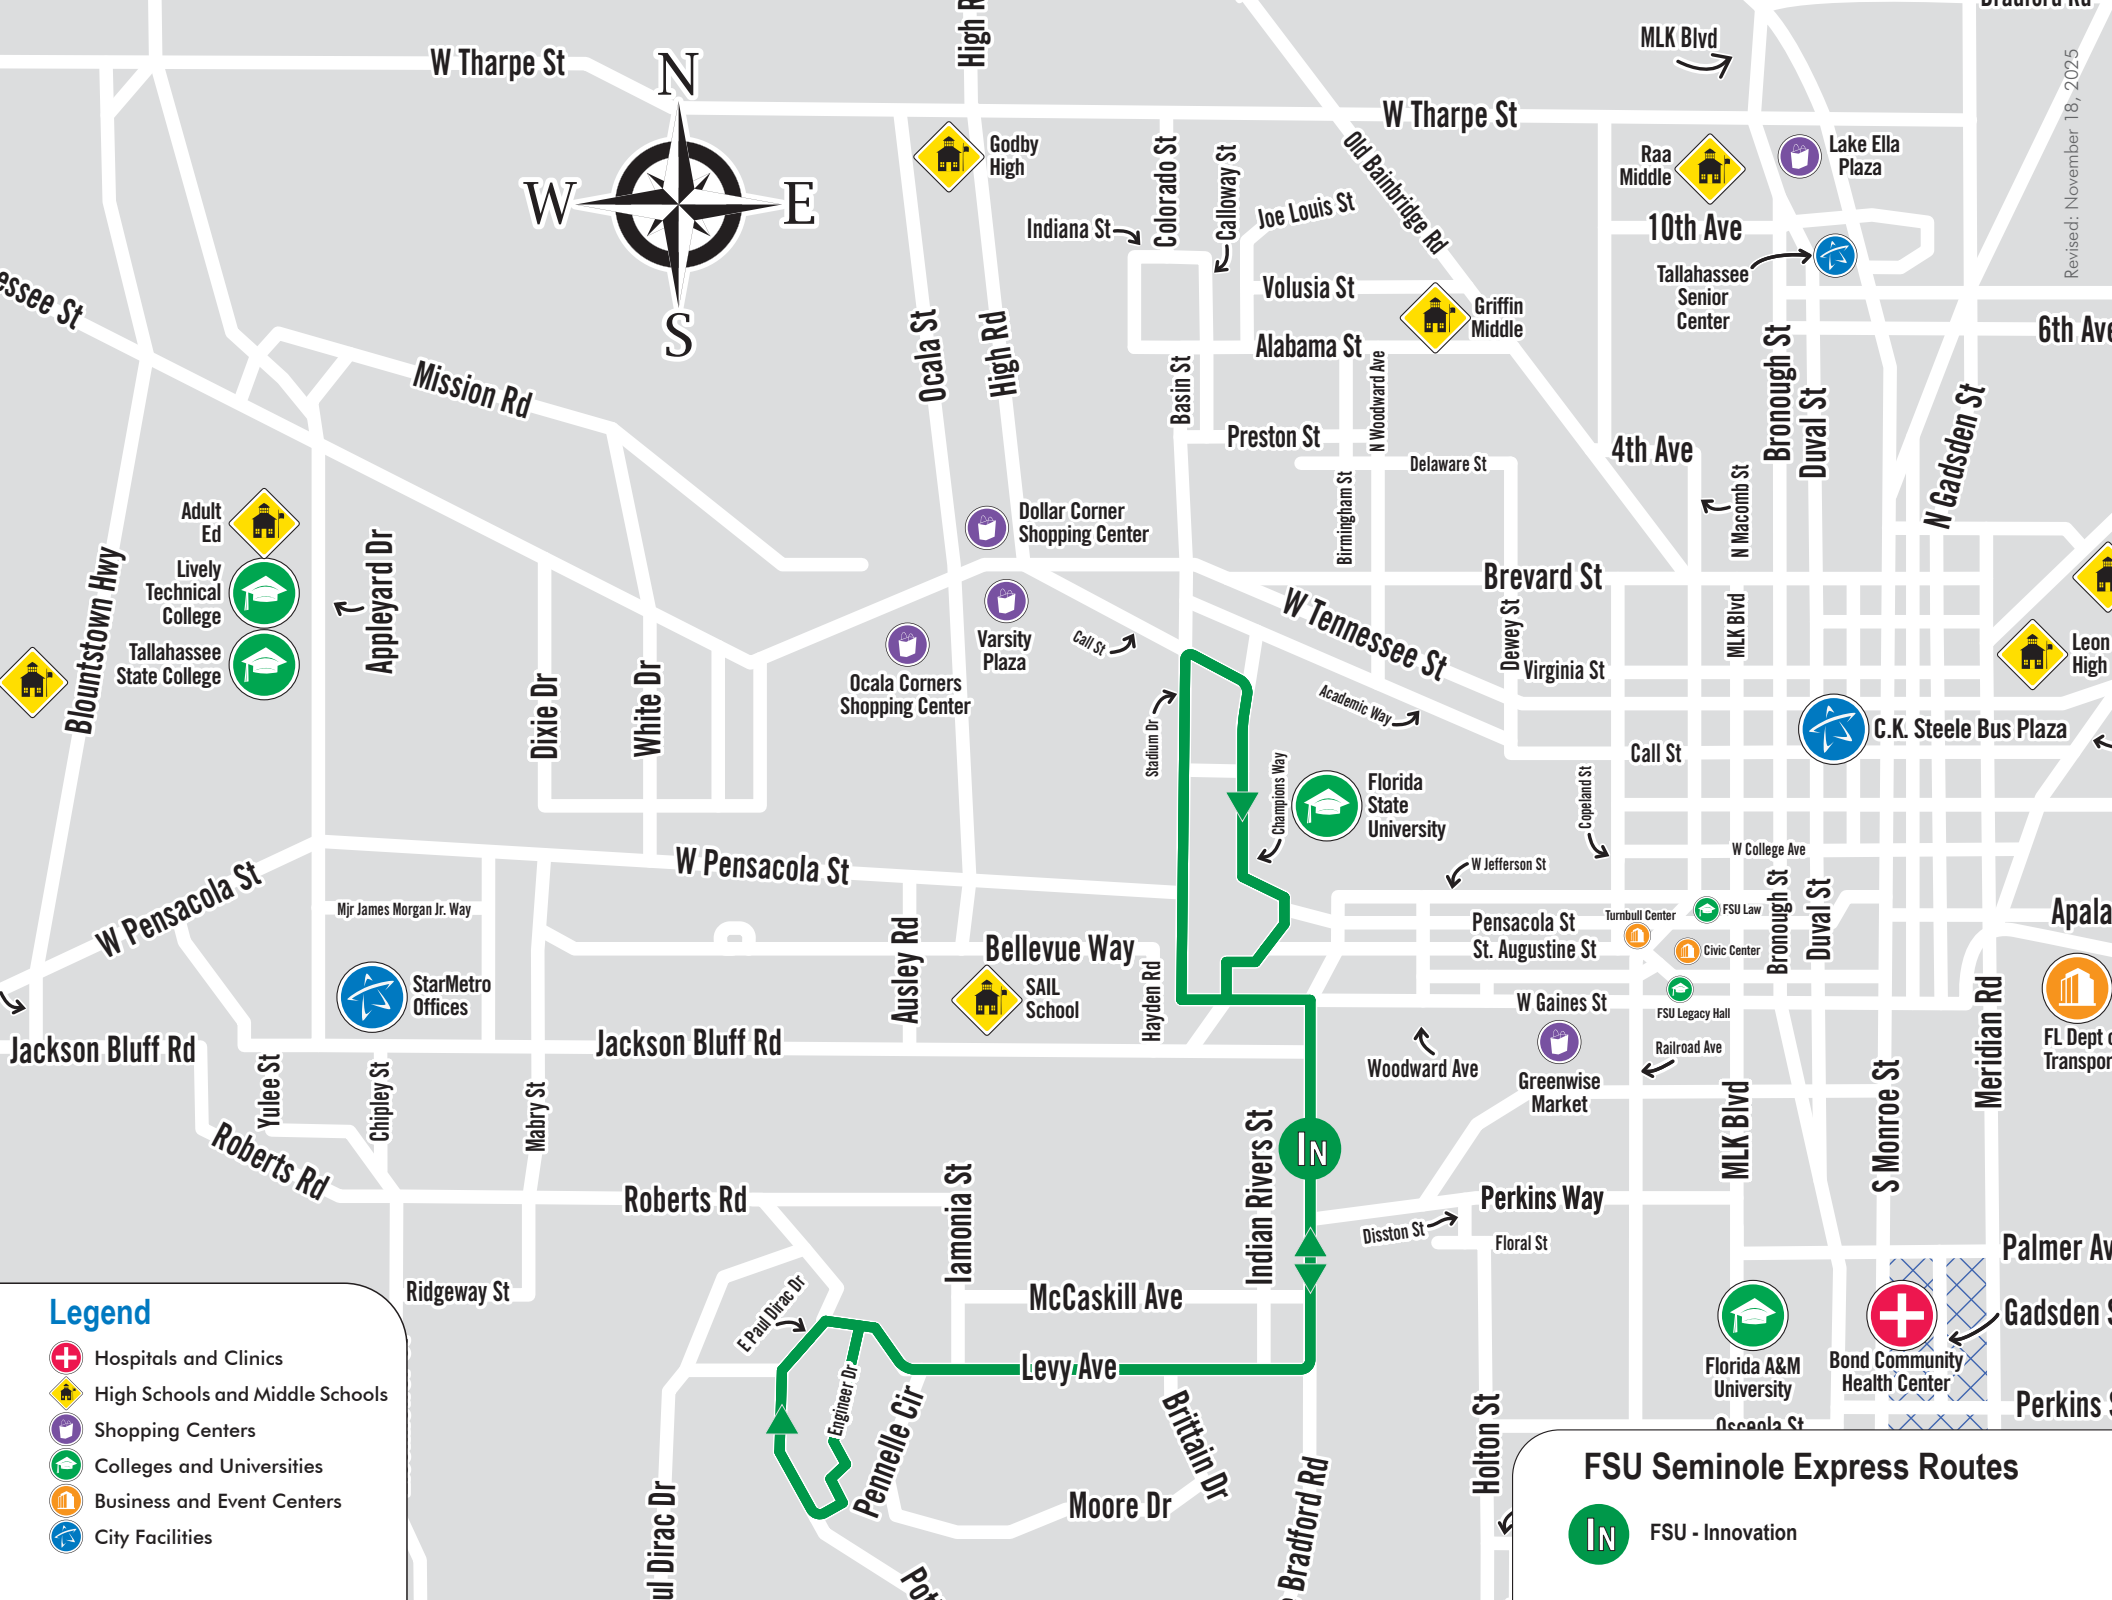

1. **Legend**
2. Hospitals and Clinics
   - High Schools and Middle Schools
   - Shopping Centers
   - Colleges and Universities
   - Business and Event Centers
   - City Facilities

FSU Seminole Express Routes

FSU - Innovation