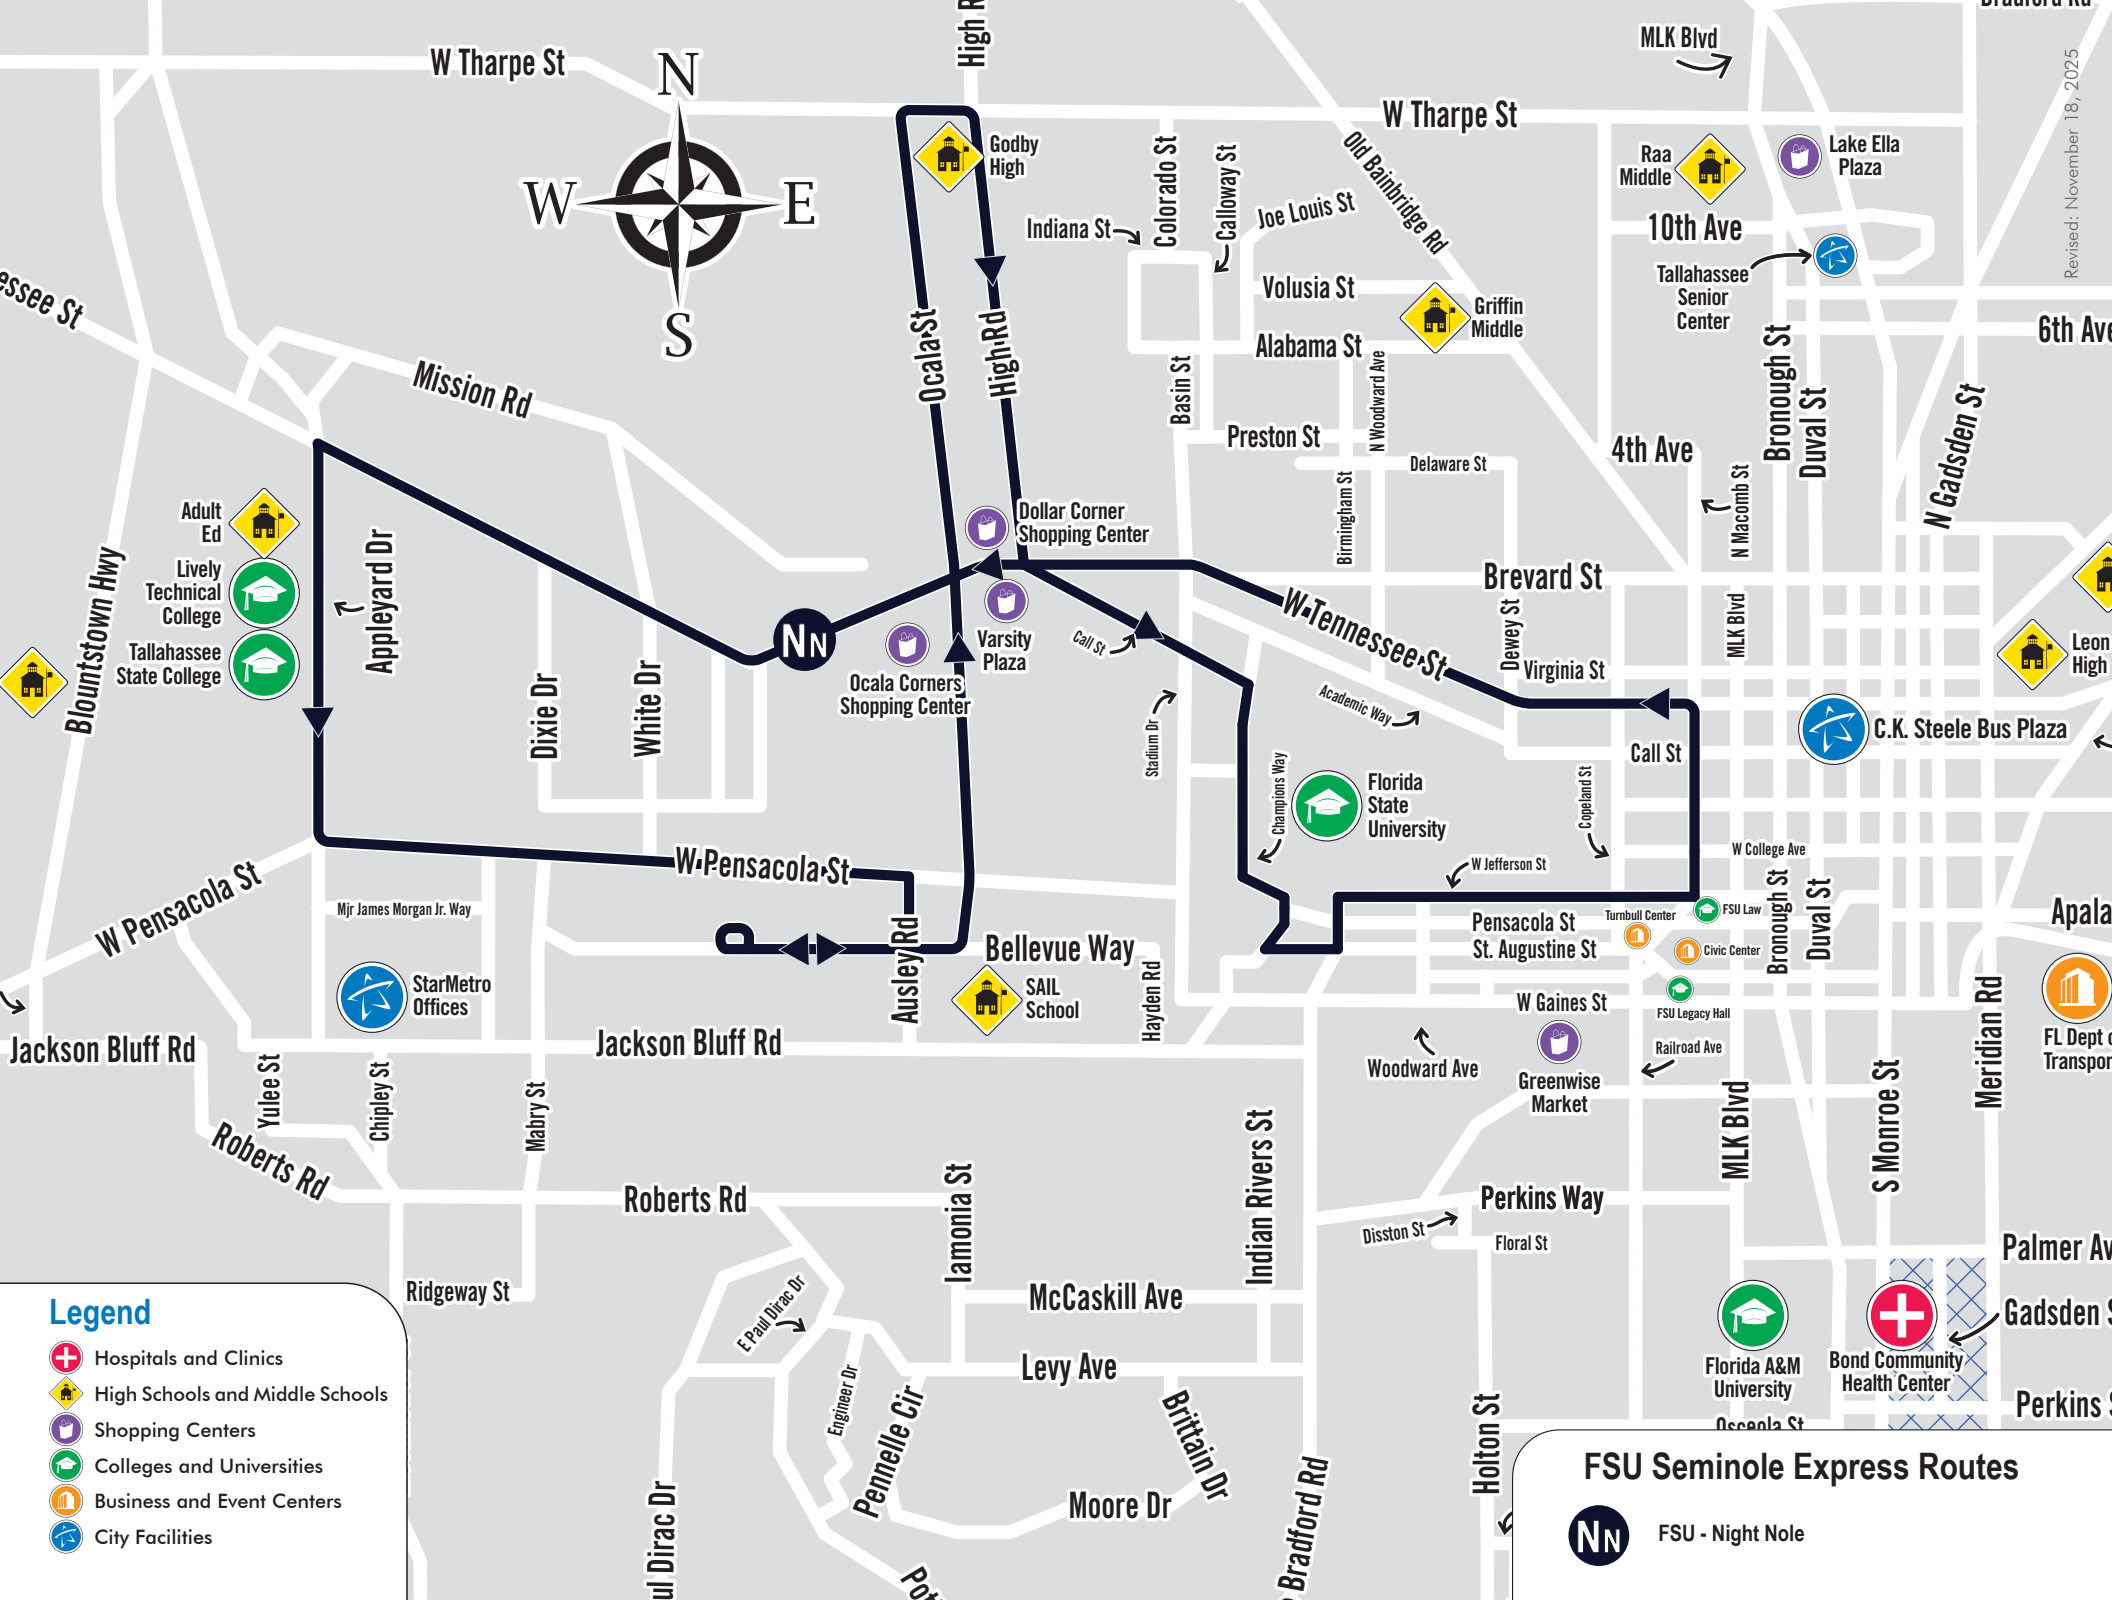

Legend

- Hospitals and Clinics
- High Schools and Middle Schools
- Shopping Centers
- Colleges and Universities
- Business and Event Centers
- City Facilities

FSU Seminole Express Routes

NN FSU - Night Nole

- Adult Ed
- Lively Technical College
- Tallahassee State College

StarMetro Offices

Florida A&M University

Bond Community Health Center

Florida State University

Ocala Corners Shopping Center

Varsity Plaza

Dollar Corner Shopping Center

Raa Middle

Griffin Middle

Tallahassee Senior Center

Leon High

C.K. Steele Bus Plaza

FL Dept of Transport