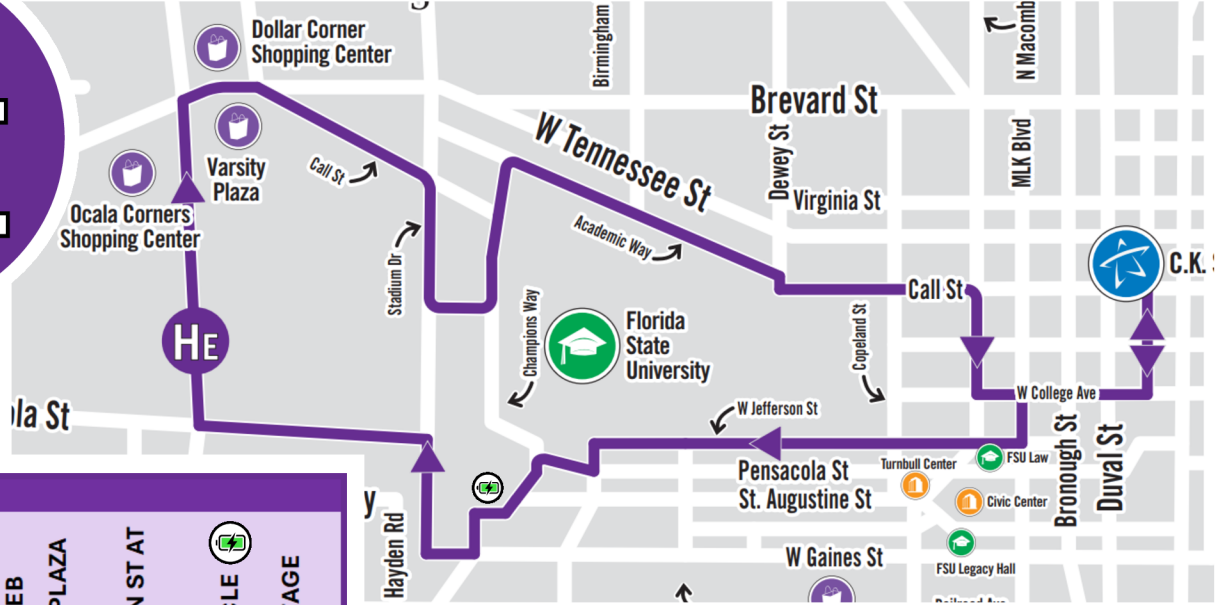

## Heritage

OCALA HERITAGE GROVE	SPIRIT S STADIUM DR	OGLESBY UNION	COLLEGE AVE AT MLK JR BLVD EB	C.K. STEELE PLAZA GATE 1	W JEFFERSON ST AT GRAY ST	FSU 1ST CIRCLE	OCALA HERITAGE GROVE
7:00	7:07	7:14	7:21	7:36	7:42	7:50	8:00
7:20	7:27	7:34	7:41	7:56	8:02	8:10	8:20
7:40	7:47	7:54	8:01	8:16	8:22	8:30	8:40
8:00	8:07	8:14	8:21	8:36	8:42	8:50	9:00
8:20	8:27	8:34	8:41	8:56	9:02	9:10	9:20
8:40	8:47	8:54	9:01	9:16	9:22	9:30	9:40
9:00	9:07	9:14	9:21	9:36	9:42	9:50	10:00
9:20	9:27	9:34	9:41	9:56	10:02	10:10	10:20
9:40	9:47	9:54	10:01	10:16	10:22	10:30	10:40
10:00	10:07	10:14	10:21	10:36	10:42	10:50	11:00
10:20	10:27	10:34	10:41	10:56	11:02	11:10	11:20
10:40	10:47	10:54	11:01	11:16	11:22	11:30	11:40
11:00	11:07	11:14	11:21	11:36	11:42	11:50	12:00
11:20	11:27	11:34	11:41	11:56	12:02	12:10	12:20
11:40	11:47	11:54	12:01	12:16	12:22	12:30	12:40
12:00	12:07	12:14	12:21	12:36	12:42	12:50	1:00
12:20	12:27	12:34	12:41	12:56	1:02	1:10	1:20
12:40	12:47	12:54	1:01	1:16	1:22	1:30	1:40
1:00	1:07	1:14	1:21	1:36	1:42	1:50	2:00
1:20	1:27	1:34	1:41	1:56	2:02	2:10	2:20
1:40	1:47	1:54	2:01	2:16	2:22	2:30	2:40
2:00	2:07	2:14	2:21	2:36	2:42	2:50	3:00
2:20	2:27	2:34	2:41	2:56	3:02	3:10	3:20
2:40	2:47	2:54	3:01	3:16	3:22	3:30	3:40
3:00	3:07	3:14	3:21	3:36	3:42	3:50	4:00
3:20	3:27	3:34	3:41	3:56	4:02	4:10	4:20
3:40	3:47	3:54	4:01	4:16	4:22	4:30	4:40
4:00	4:07	4:14	4:21	4:36	4:42	4:50	5:00
4:20	4:27	4:34	4:41	4:56	5:02	5:10	5:20
4:40	4:47	4:54	5:01	5:16	5:22	5:30	5:40
5:00	5:07	5:14	5:21	5:36	5:42	5:50	6:00
5:20	5:27	5:34	5:41	5:56	6:02	6:10	6:20
5:40	5:47	5:54	6:01	6:16	6:22	6:30	6:40
6:00	6:07	6:14	6:21	6:36	6:42	6:50	7:00
6:20	6:27	6:34	6:41	6:56	7:02	7:10	7:20
6:40	6:47	6:54	7:01	7:16	7:22	7:30	7:40
7:00	7:07	7:14	7:21	7:36	7:42	7:50	8:00
7:20	7:27	7:34	7:41	7:56	8:02	8:10	8:20

**Schedule includes major stops and estimated arrive times.** Bus service runs in a continuous loop with 15-25 minute frequencies. Scan QR code below for real-time bus information.

TRANSPORTATION.FSU.EDU/BUSTRACKER